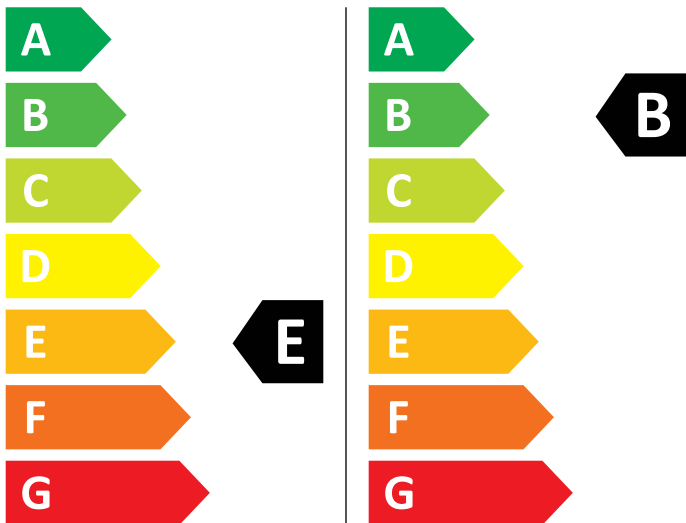

# ENERG

**AEG**

L7WBG047W 914610212

💧 325 kWh/100

💧 52 kWh/100

5,0 kg

7,0 kg

67 L